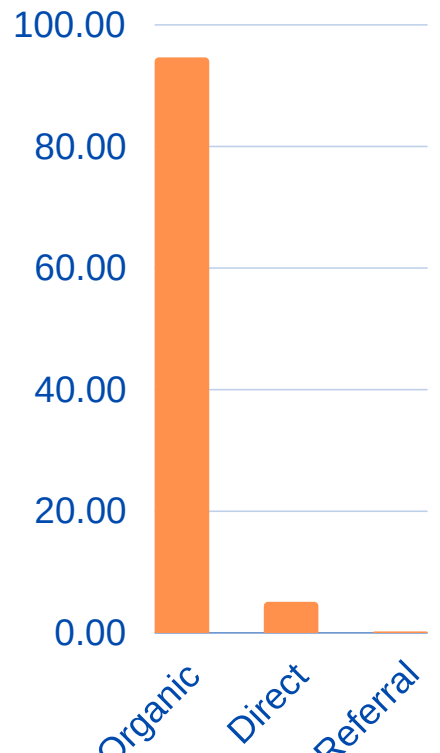

LOXTON WAIKERIE DISTRICT

WHAT ARE OUR COMMUNITY NEEDS?

5221 SESSIONS 1 JULY 2021 - 30 JUNE 2022

TOP 25 LANDING PAGES

**SESSIONS BY
PRIMARY
CATEGORY**

WHO ARE OUR USERS?

% AGE

% DEVICE

% MEDIUM