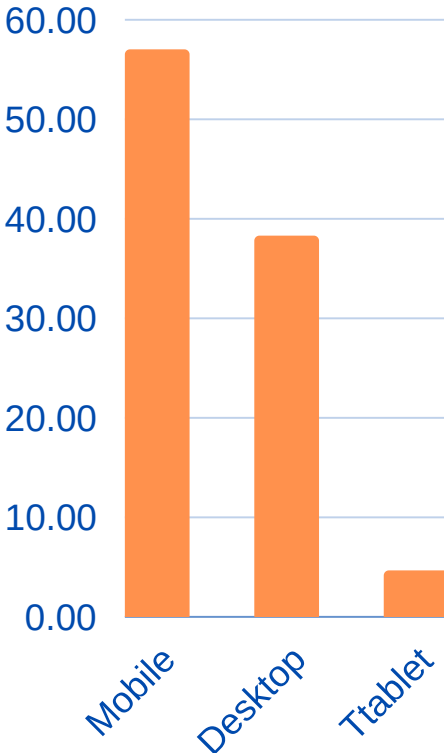

LOXTON WAIKERIE DISTRICT

WHAT ARE OUR COMMUNITY NEEDS?

5221 SESSIONS 1 JULY 2021 - 30 JUNE 2022

TOP 25 LANDING PAGES

**SESSIONS BY
PRIMARY
CATEGORY**

WHO ARE OUR USERS?

% AGE

% DEVICE

% MEDIUM