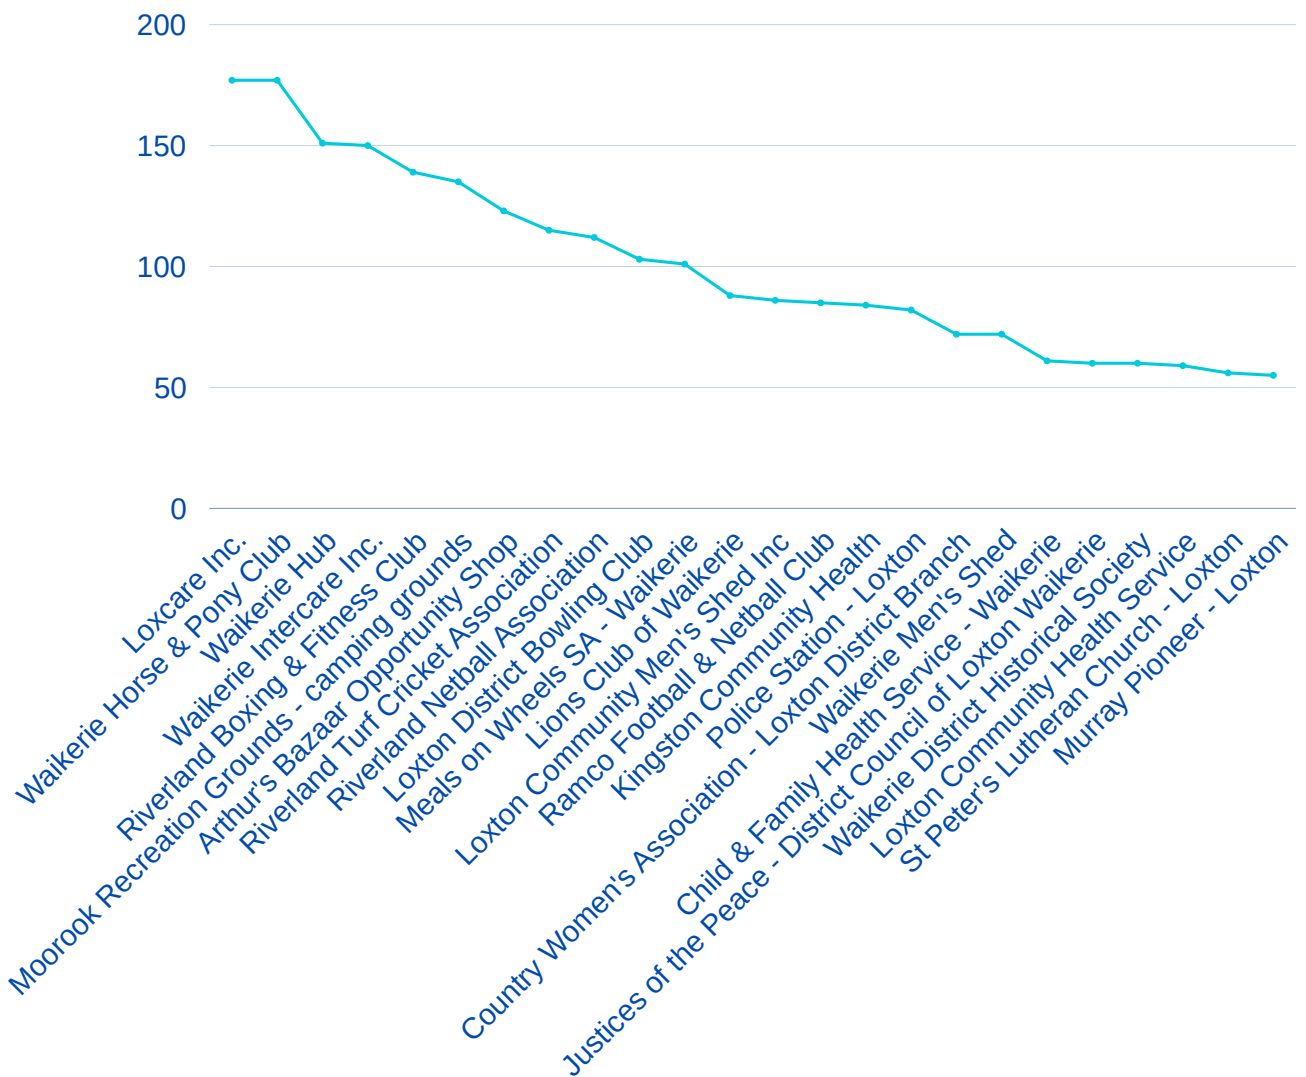

LOXTON WAIKERIE DISTRICT

WHAT ARE OUR COMMUNITY NEEDS?

5221 SESSIONS 1 JULY 2021 - 30 JUNE 2022

TOP 25 LANDING PAGES

**SESSIONS BY
PRIMARY
CATEGORY**

WHO ARE OUR USERS?

% AGE

% DEVICE

% MEDIUM