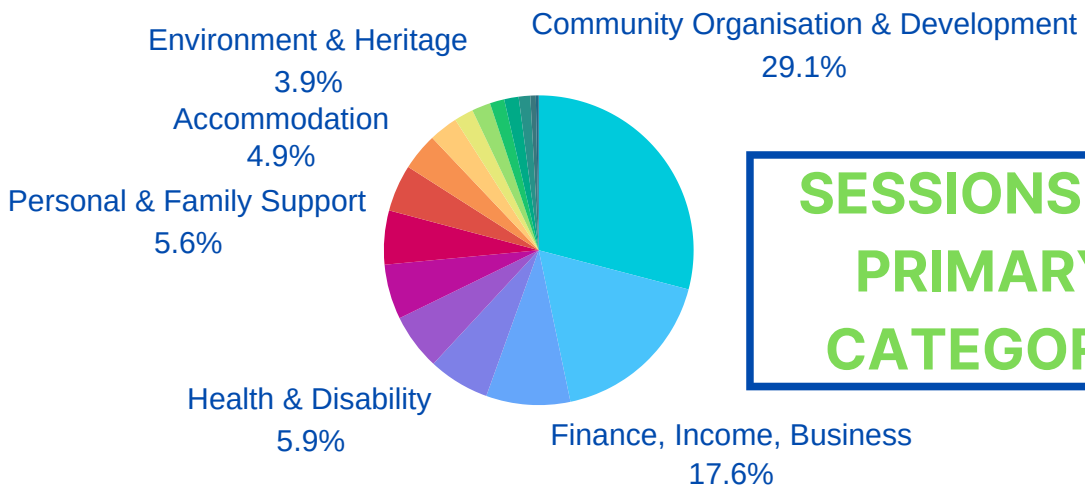

LOXTON WAIKERIE DISTRICT

WHAT ARE OUR COMMUNITY NEEDS?

5221 SESSIONS 1 JULY 2021 - 30 JUNE 2022

TOP 25 LANDING PAGES

**SESSIONS BY
PRIMARY
CATEGORY**

WHO ARE OUR USERS?

% AGE

% DEVICE