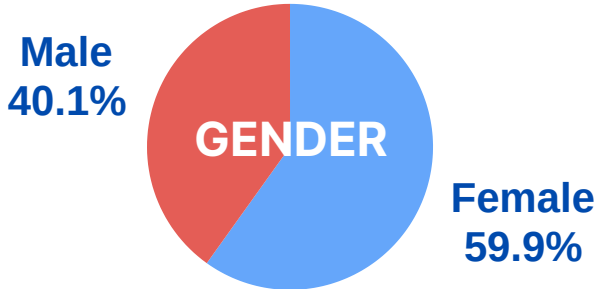

LOXTON WAIKERIE DISTRICT

WHAT ARE OUR COMMUNITY NEEDS?

5221 SESSIONS 1 JULY 2021 - 30 JUNE 2022

TOP 25 LANDING PAGES

**SESSIONS BY
PRIMARY
CATEGORY**

WHO ARE OUR USERS?

% AGE

% DEVICE