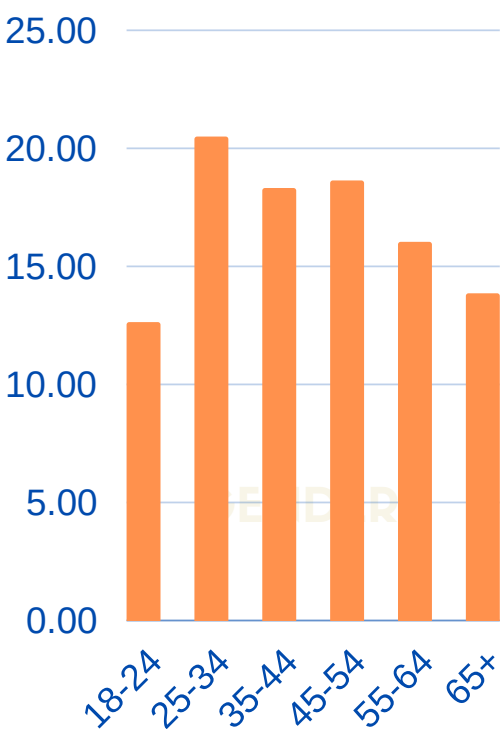

LOXTON WAIKERIE DISTRICT

WHAT ARE OUR COMMUNITY NEEDS?

5221 SESSIONS 1 JULY 2021 - 30 JUNE 2022

TOP 25 LANDING PAGES

**SESSIONS BY
PRIMARY
CATEGORY**

WHO ARE OUR USERS?

% AGE

% DEVICE